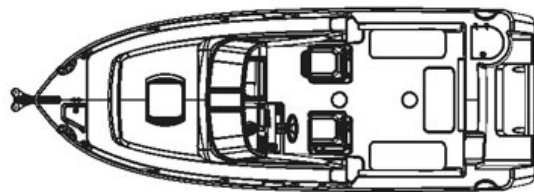

Standard Equipment
» Anchor Roller
» Baitwell w/Raw Water Washdown & Light
» Bilge Pump
» Bow Handrail - Stainless Steel
» Cabin Cushion(s)
» Cabin Door - Poly
» Cabin Hatch
» Cabin Interior - Geometric Spice or Cosmic Caribbean
» Cabin Lights
» Cabin Portholes
» Cleats - 7
» Compass
» Dive Platform - Integrated w/Ladder
» Drink Holders - Stainless Steel
» Fish Boxes w/Macerator
» Gauges (Analog) - Fuel, MPH, RPM, Trim, Volt (Digital - Verado)
» Gunnel Trim - Rigid Vinyl w/ SS Insert
» Horn - Electric
» Porta-Potti w/Filler Board
» Rod Holders - 1 Pair
» Rod Racks - Cockpit (6) Horizontal
» Rope Locker Storage
» Seating - Captains Chairs
» Steering - Hydraulic (Verado - Power)
» Storage - Under Captains Chairs
» Striping - Black or Blue
» Switch and Breaker Panel
» Transom Door
» Windshield - Tempered Glass

Optional Equipment
» Battery Switch for Dual Batteries
» Cabin Filler Board w/Cushion
» Cabin Table w/Filler Cushion
» Curtain Package (Bimini Top)
» Curtain Package (ITS Hard Top)
» Gauges - Digital (BRP)
» Gauges - Digital (Honda & Mercury)
» Graphics - Hull Sides - Onyx Black, Deep Blue, Mahi Yellow, Glory Blue (w/Std or Waterline Stripe)

Optional Equipment
» Graphics - Whole Hull - Onyx Black, Deep Blue, Mahi Yellow, Glory Blue (w/Std or Waterline Stripe)
» Light - Remote Spot (Requires Hard Top)
» Lights - Spreader (Requires Hard Top)
» Seating - Folding Rear Bench
» Seating - Helm Bench w/Storage & Folding Bench
» Shrink Wrap
» Steering - Tilt Upgrade
» Stereo - AM/FM/CD w/4 Speakers w/Remote
» Stereo - XM Upgrade
» Stove - Single Burner Butane
» Top - Bimini Top
» Top - ITS Hard Top w/Storage Box
» Trim Tabs w/Indicators

Convenience Pkg

- » 12-Volt Receptacle
- » Cockpit Bolsters
- » Cockpit Lights
- » Rod Holders (1 Pair)

Electronics Pkg 1

- » Garmin 145 Fishfinder
- » VHF Radio - Icom

Electronics Pkg 2

- » Garmin FF250C Fishfinder
- » Garmin GPSMap 172C
- » VHF Radio - Icom

Electronics Pkg 3

- » Garmin GPSMap 3206
- » VHF Radio - Icom

Tournament Pkg

- » Battery Switch for Dual Batteries
- » Cabin Sink & Cockpit Shower - Fresh Water (10 gal)
- » Convenience Pkg
- » Lights - Spreader
- » Top - ITS Hard Top w/Storage Box